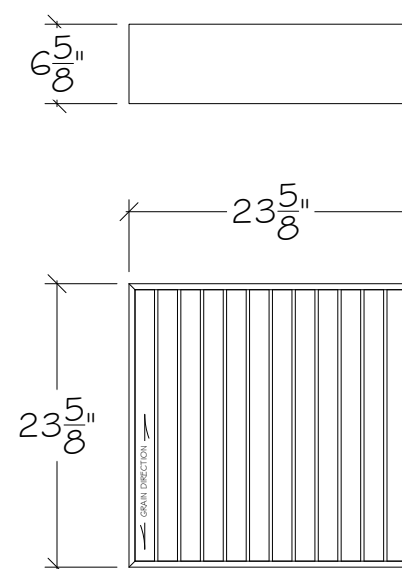

DRAFTED BY: AB

CHECKED BY:

MODIFIED DATE:

9/26/22

REVISION NUMBER: 1

SD-A01

FRONT & VISIBLE EDGES WOOD VENEER, PLASTIC LAMINATE, OR PAINT FINISH

500Hz CUTOFF