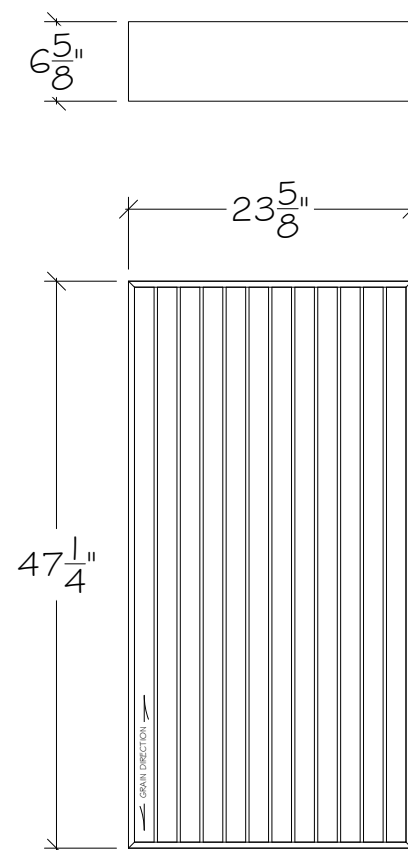

DRAFTED BY: AB

CHECKED BY:

MODIFIED DATE:

9/26/22

REVISION NUMBER: 1

SD-A01

FRONT & VISIBLE EDGES WOOD VENEER, PLASTIC LAMINATE, OR PAINT FINISH

500Hz CUTOFF