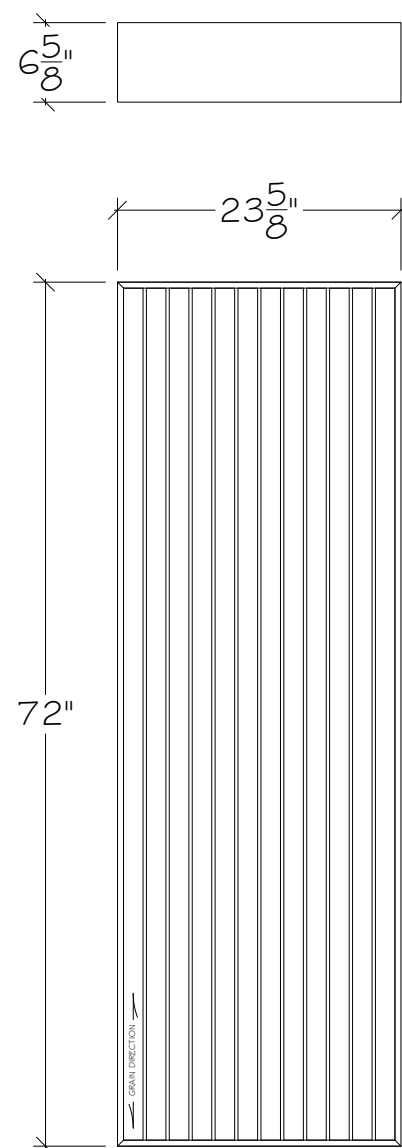

DRAFTED BY: AB

CHECKED BY:

MODIFIED DATE:

9/26/22

REVISION NUMBER: 1

SD-A01

FRONT & VISIBLE EDGES WOOD VENEER, PLASTIC LAMINATE, OR PAINT FINISH

500Hz CUTOFF