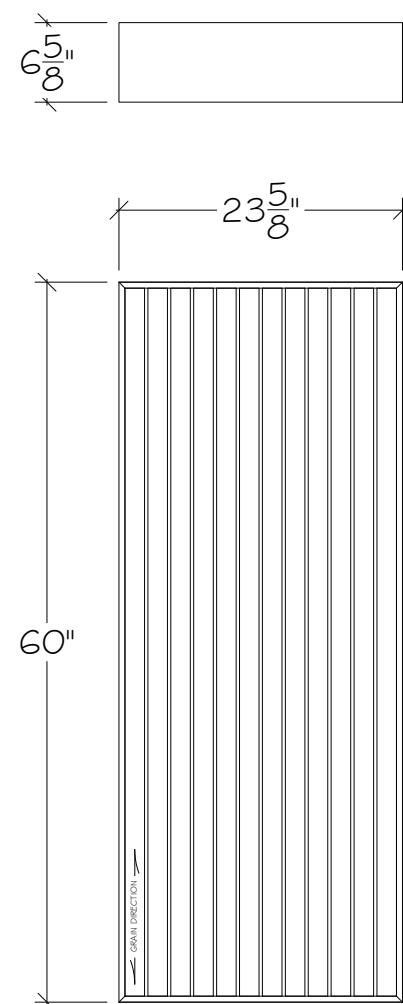

DRAFTED BY: AB

CHECKED BY:

MODIFIED DATE:

9/26/22

REVISION NUMBER: 1

SD-A01

FRONT & VISIBLE EDGES WOOD VENEER, PLASTIC LAMINATE, OR PAINT FINISH

500Hz CUTOFF