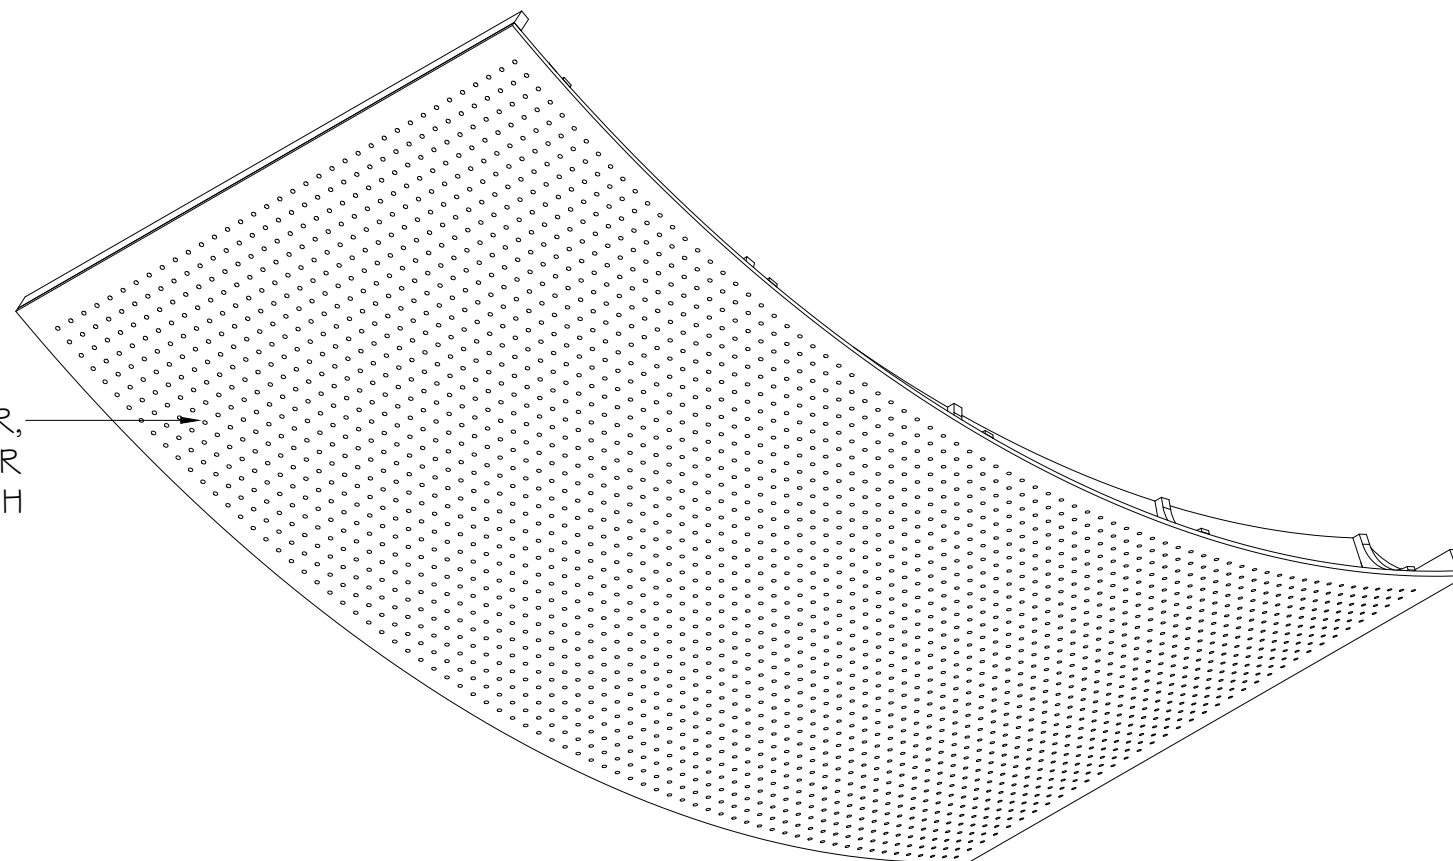

WAVEPM 8' R

CEILING

NOTES:

PERFORATED MONOCURVE (PM)
ABSORPTION & REFLECTIVE
SOUND WAVE DISTRIBUTION

CUSTOM SIZES AVAILABLE UPON
REQUEST

ALL MATERIALS ARE CLASS "A"
FIRE RATED

MANUFACTURER RECOMMENDED
INSTALLATION INSTRUCTIONS
AVAILABLE

FRONT WOOD VENEER,
PLASTIC LAMINATE, OR
PAINT FINISH

HOLE PATTERN OPTIONS

WAVEPM - 8FT R

PROPRIETARY AND CONFIDENTIAL

THE INFORMATION CONTAINED IN
THIS DRAWING IS THE SOLE
PROPERTY OF REALACOUSTIX LLC.
ANY REPRODUCTION IN PART OR AS
A WHOLE WITHOUT THE WRITTEN
PERMISSION OF REALACOUSTIX LLC.
IS PROHIBITED