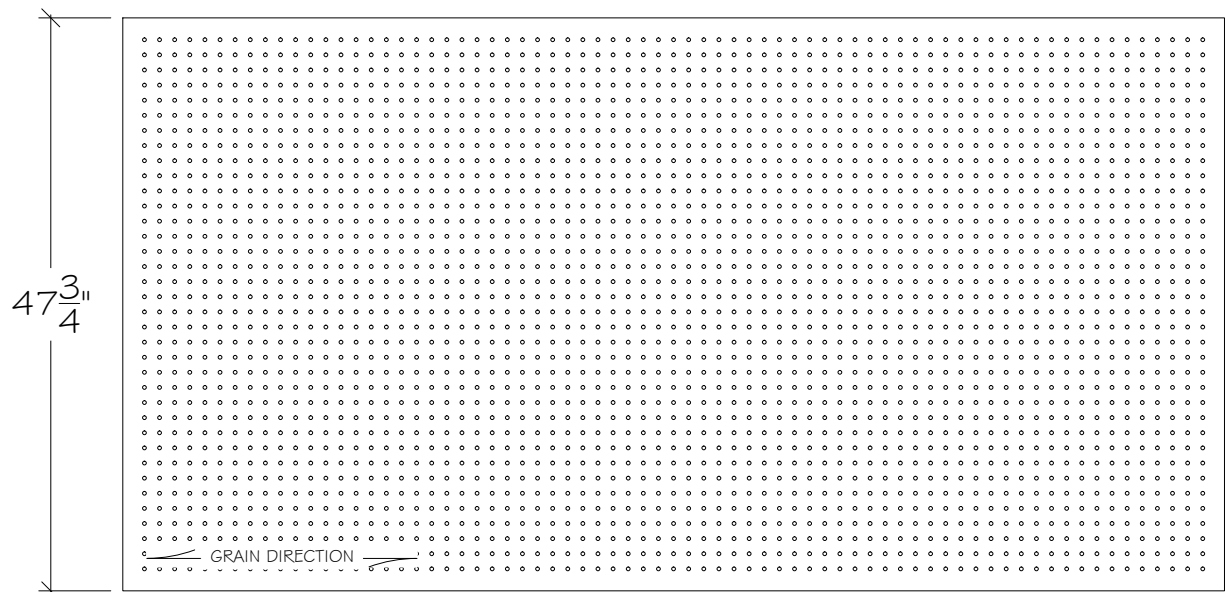

WAVEPM 8' R

CEILING

NOTES:

PERFORATED MONOCURVE (PM)
ABSORPTION & REFLECTIVE
SOUND WAVE DISTRIBUTION

CUSTOM SIZES AVAILABLE UPON
REQUEST

ALL MATERIALS ARE CLASS "A"
FIRE RATED

MANUFACTURER RECOMMENDED
INSTALLATION INSTRUCTIONS
AVAILABLE

FRONT WOOD VENEER,
PLASTIC LAMINATE, OR
PAINT FINISH