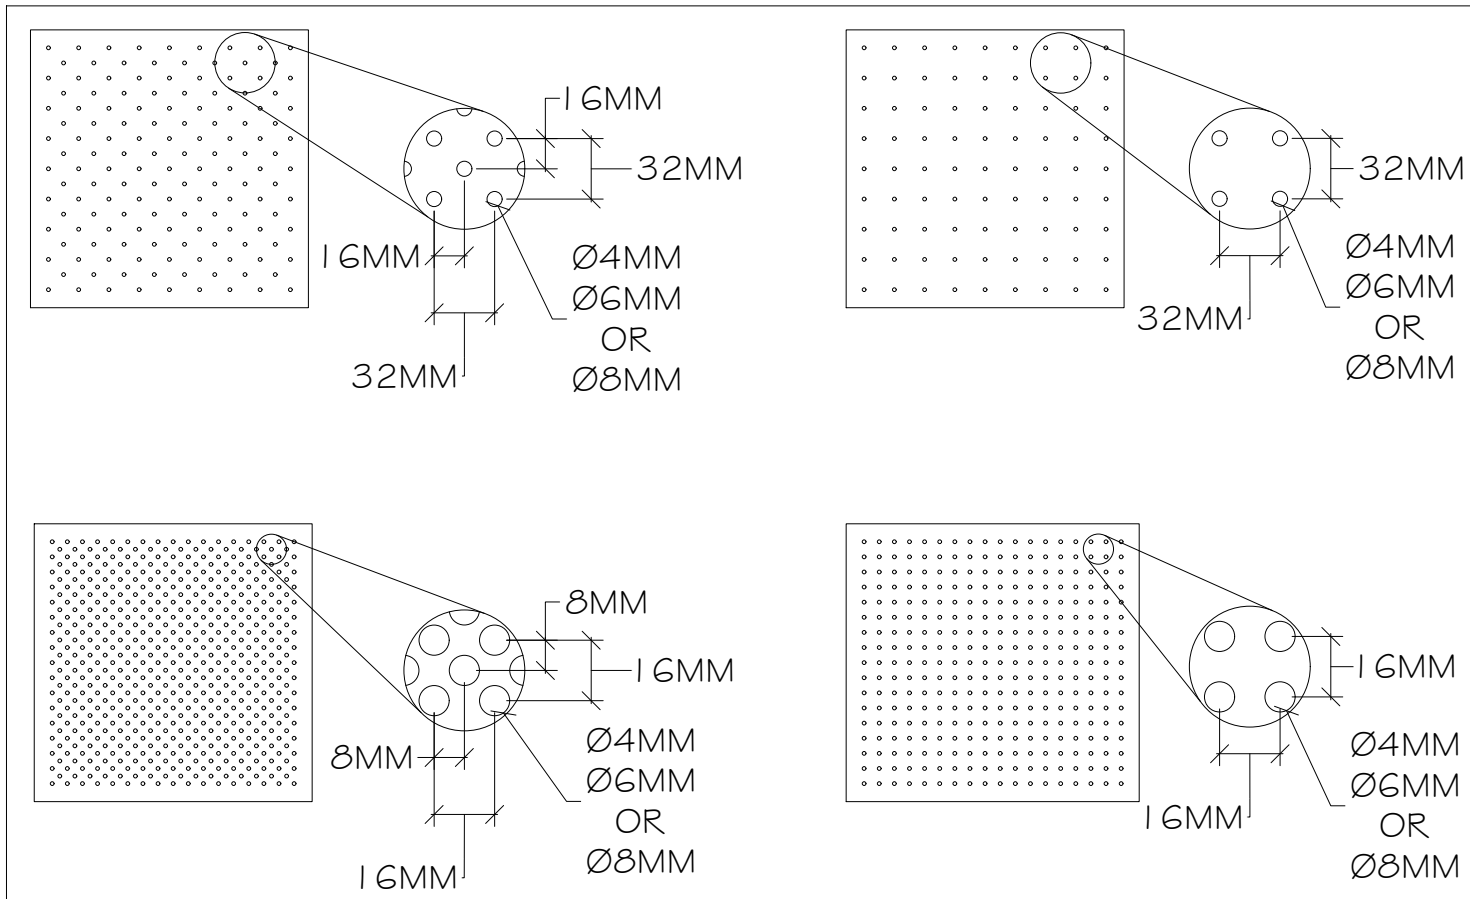

WAVEPM 8' R

CEILING

NOTES:

PERFORATED MONOCURVE (PM)
ABSORPTION & REFLECTIVE
SOUND WAVE DISTRIBUTION

CUSTOM SIZES AVAILABLE UPON
REQUEST

ALL MATERIALS ARE CLASS "A"
FIRE RATED

MANUFACTURER RECOMMENDED
INSTALLATION INSTRUCTIONS
AVAILABLE

FRONT WOOD VENEER,
PLASTIC LAMINATE, OR
PAINT FINISH

HOLE PATTERN OPTIONS

WAVEPM - 8FT R

PROPRIETARY AND CONFIDENTIAL

THE INFORMATION CONTAINED IN
THIS DRAWING IS THE SOLE
PROPERTY OF REALACOUSTIX LLC.
ANY REPRODUCTION IN PART OR AS
A WHOLE WITHOUT THE WRITTEN
PERMISSION OF REALACOUSTIX LLC.
IS PROHIBITED