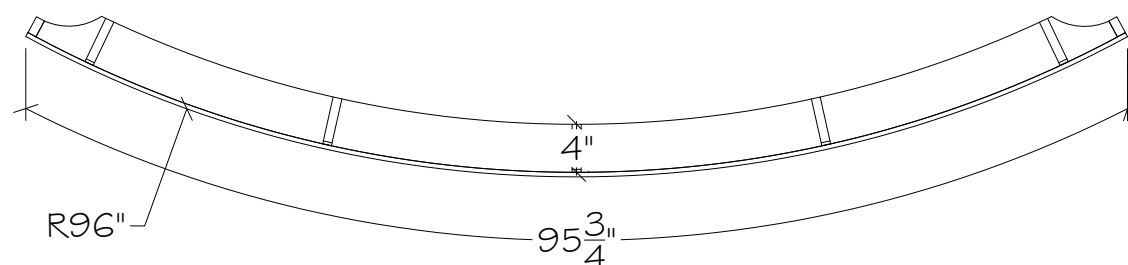

WAVEPM 8' R

CEILING

NOTES:

PERFORATED MONOCURVE (PM)
ABSORPTION & REFLECTIVE
SOUND WAVE DISTRIBUTION

CUSTOM SIZES AVAILABLE UPON
REQUEST

ALL MATERIALS ARE CLASS "A"
FIRE RATED

MANUFACTURER RECOMMENDED
INSTALLATION INSTRUCTIONS
AVAILABLE

FRONT WOOD VENEER,
PLASTIC LAMINATE, OR
PAINT FINISH

HOLE PATTERN OPTIONS

WAVEPM - 8FT R

PROPRIETARY AND CONFIDENTIAL

THE INFORMATION CONTAINED IN
THIS DRAWING IS THE SOLE
PROPERTY OF REALACOUSTIX LLC.
ANY REPRODUCTION IN PART OR AS
A WHOLE WITHOUT THE WRITTEN
PERMISSION OF REALACOUSTIX LLC.
IS PROHIBITED